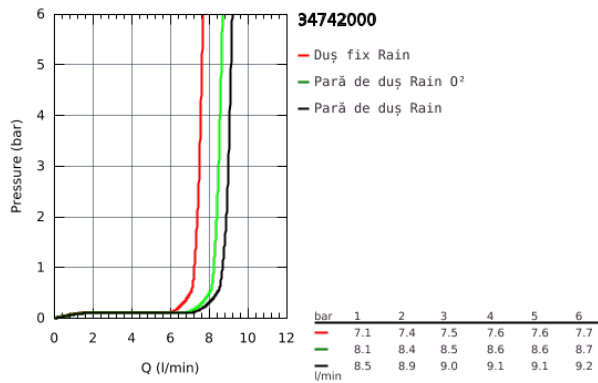

34 742 000 GROHTHERM SMARTCONTROL SET IDEAL DE DUȘ

DESCRIEREA PRODUSULUI

- Colour: cromat
- compus din:
- concealed thermostat with 2 valves and integrated hand shower holder
- set pentru instalarea finală a Grotherm SmartControl
- (29 125 000)
- GROHE Rapido SmartBox (35 600/35 604)
- Rainshower F-Series 10" head shower set (26 070 000) including horizontal shower arm 286 mm
- Pară de duș Power&Soul Cosmopolitan 115 (27 661 000)
- furtun de duș Silverflex 1.250 mm (28 388)

34 742 000 GROHTHERM SMARTCONTROL SET IDEAL DE DUȘ