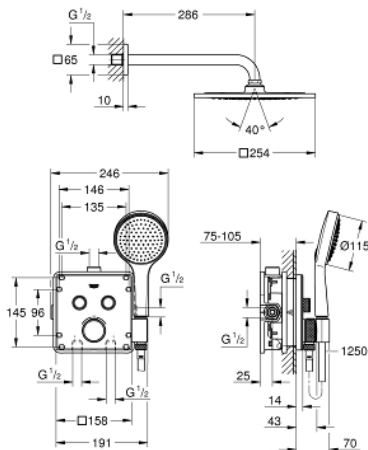

34 742 000 GROHTHERM SMARTCONTROL SET IDEAL DE DUȘ

DESCRIEREA PRODUSULUI

- Colour: cromat
- compus din:
- concealed thermostat with 2 valves and integrated hand shower holder
- set pentru instalarea finală a Grotherm SmartControl
- (29 125 000)
- GROHE Rapido SmartBox (35 600/35 604)
- Rainshower F-Series 10" head shower set (26 070 000) including horizontal shower arm 286 mm
- Pară de duș Power&Soul Cosmopolitan 115 (27 661 000)
- furtun de duș Silverflex 1.250 mm (28 388)

34 742 000 GROHTHERM SMARTCONTROL SET IDEAL DE DUȘ